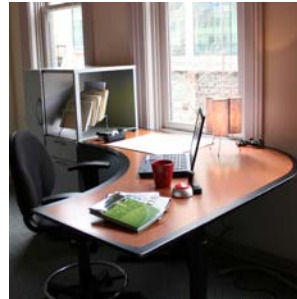

What Is... monroe bevy

MoBevy is unlike any office space in Grand Rapids.

It's an exclusive environment for one person or small businesses in creative professions who want to share the same space but have a semiprivate creation area. MoBevy will offer small work studios beginning at $350 per month. MoBevy is the opportunity to get away from the distractions of your home office – like laundry and the refrigerator – to a place where you are free to create.

Who

Creating a bevy of diverse creative professionals feeds the spirit and atmosphere of MoBevy and allows collaboration without competition. The combination of spirited occupants, opportunities to grow your business and a chance to develop an exclusive network sets MoBevy apart from any office space.

Events

On top of being a sweet place to work, each month MoBevy will open its doors to promote great work, conventional or not. Embracing the LOCAL FIRST tradition, MoBevy is a community showplace for up-and-coming art and design and for thinkers to gather and present.

Included in your MoBevy Lease:

- Furnished workspaces from $350/month
- Wireless High Speed Internet Access
- Utilities
- Short Terms & Flexibility
- Secured Building & Gallery Access
- Shared Conference areas
- Furnishings from Custer Office Environments
- Choice of open or enclosed workspaces
- Use of space as a “gallery” *
- Copy/Fax/Scanner *